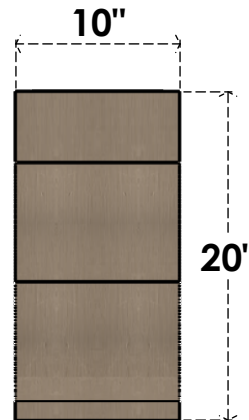

# ITEM NUMBER: CORU10X30X20VANRCPR

10"W X 30"D X 20"H SERIES 3 CLASSIC VAN BUREN ROUGH CEDAR  
TIMBERTHANE FAUX WOOD CORBEL, PRIMED

**SIDE PROFILE**

**FRONT PROFILE**

**ISOMETRIC**

EKENA MILLWORK  
2300 WEST MAIN ST.  
CLARKSVILLE, TX 75426  
TOLL FREE: 866-607-0453  
WWW.EKENAMILLWORK.COM

#### NOTES

1. INSTALLATION TO BE COMPLETED IN ACCORDANCE WITH MANUFACTURER'S SPECIFICATIONS.
2. DRAWING MAY NOT BE TO SCALE
3. THIS DRAWING IS INTENDED FOR DESIGN AND PLANNING PURPOSES ONLY.
4. ALL INFORMATION CONTAINED HEREIN WAS CURRENT AT THE TIME OF DEVELOPMENT BUT MUST BE REVIEWED AND APPROVED BY THE PRODUCT MANUFACTURER TO BE CONSIDERED ACCURATE.
5. TIMBERTHANE ARCHITECTURAL PRODUCTS ARE MADE FROM HIGH DENSITY URETHANE AND COME FACTORY PRIMED