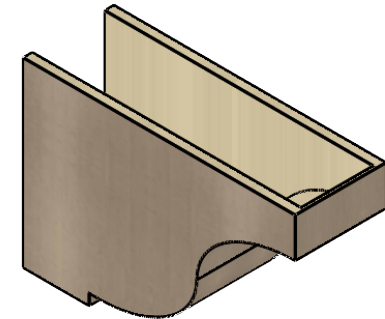

# ITEM NUMBER: CORU10X30X20VANRCPR

10"W X 30"D X 20"H SERIES 3 CLASSIC VAN BUREN ROUGH CEDAR  
TIMBERTHANE FAUX WOOD CORBEL, PRIMED

**SIDE PROFILE**

**FRONT PROFILE**

**ISOMETRIC**

EKENA MILLWORK  
2300 WEST MAIN ST.  
CLARKSVILLE, TX 75426  
TOLL FREE: 866-607-0453  
WWW.EKENAMILLWORK.COM

#### NOTES

1. INSTALLATION TO BE COMPLETED IN ACCORDANCE WITH MANUFACTURER'S SPECIFICATIONS.
2. DRAWING MAY NOT BE TO SCALE
3. THIS DRAWING IS INTENDED FOR DESIGN AND PLANNING PURPOSES ONLY.
4. ALL INFORMATION CONTAINED HEREIN WAS CURRENT AT THE TIME OF DEVELOPMENT BUT MUST BE REVIEWED AND APPROVED BY THE PRODUCT MANUFACTURER TO BE CONSIDERED ACCURATE.
5. TIMBERTHANE ARCHITECTURAL PRODUCTS ARE MADE FROM HIGH DENSITY URETHANE AND COME FACTORY PRIMED