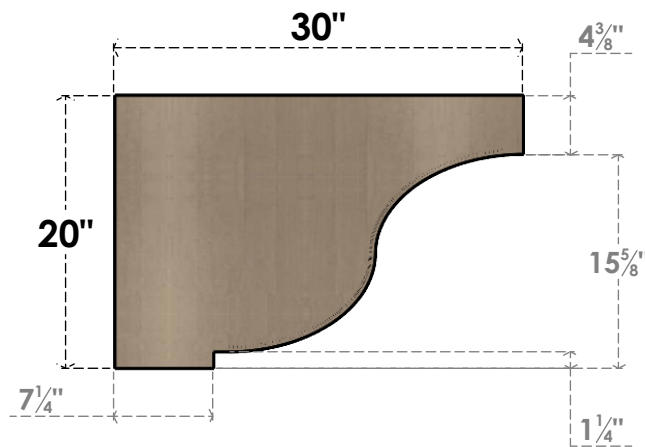

# ITEM NUMBER: CORU10X30X20VANRCPR

10"W X 30"D X 20"H SERIES 3 CLASSIC VAN BUREN ROUGH CEDAR  
TIMBERTHANE FAUX WOOD CORBEL, PRIMED

**SIDE PROFILE**

**FRONT PROFILE**

**ISOMETRIC**

EKENA MILLWORK  
2300 WEST MAIN ST.  
CLARKSVILLE, TX 75426  
TOLL FREE: 866-607-0453  
WWW.EKENAMILLWORK.COM

#### NOTES

1. INSTALLATION TO BE COMPLETED IN ACCORDANCE WITH MANUFACTURER'S SPECIFICATIONS.
2. DRAWING MAY NOT BE TO SCALE
3. THIS DRAWING IS INTENDED FOR DESIGN AND PLANNING PURPOSES ONLY.
4. ALL INFORMATION CONTAINED HEREIN WAS CURRENT AT THE TIME OF DEVELOPMENT BUT MUST BE REVIEWED AND APPROVED BY THE PRODUCT MANUFACTURER TO BE CONSIDERED ACCURATE.
5. TIMBERTHANE ARCHITECTURAL PRODUCTS ARE MADE FROM HIGH DENSITY URETHANE AND COME FACTORY PRIMED